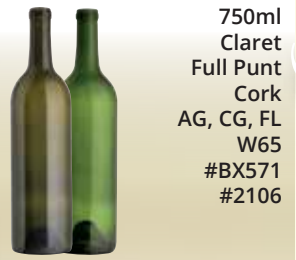

# RAISE YOUR *glass*

Our Most Popular Options. Please Contact Us for Additional Selections.

750ml  
Claret  
Full Punt  
Cork  
AG, CG, FL  
W65  
#BX571  
#2106

750ml  
Claret  
Full Punt  
Cork  
AG, FL  
W708  
#BX576  
#750-11BK